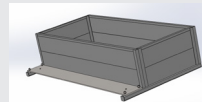

**PRODUCT INFORMATION**

Retracted height	1100mm
Extended height	1900mm
Available widths	1000mm / 1500mm / 2000mm
Glass type*	2 x 8mm toughened
Colours	RAL7024 / RAL9005 / RAL9016
Maximum system width	2000mm
Coupling	Coupling is possible with a cover plate

\*System is also available with or without customised glass to fit other widths.

Base

Base with wheels

Base with planter

Base with wheels and planter