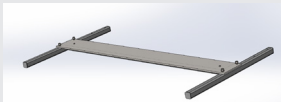

**Without power**

Because operation is manual, no electricity is needed. Installation is easy, you just set it level and in the direction you want.

**Minimalist partition**

Thanks to its minimalist design you can enjoy a view as clear as glass. All profiles are slim in appearance and well concealed.

**Stable and sturdy unit**

Despite the slender appearance, the profiles carry considerable weight. The mounting feet are easy to secure to the surface. In addition, we use 8 millimetres toughened safety glass.

**PRODUCT INFORMATION**

Retracted height	1100mm
Extended height	1900mm
Available widths	1000mm / 1500mm / 2000mm
Glass type*	2 x 8mm toughened
Colours	RAL7024 / RAL9005 / RAL9016
Maximum system width	2000mm
Coupling	Coupling is possible with a cover plate

\*System is also available with or without customised glass to fit other widths.

Base

Base with wheels

Base with planter

Base with wheels and planter