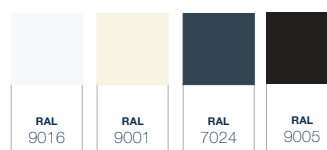

The Giallo Veranda

Beautifully smooth & robust

The Deponti Giallo Veranda is known for its smooth, robust look and is equipped with a reinforced gutter profile. Because of this extra reinforcement the Giallo can be mounted with just two posts with a span of 6 metres. The maximum span on two posts is what makes the Giallo unique. The result is maximum enjoyment with a free and open view.

Giallo

The Giallo is extra strong, meaning that it can be made with just two posts, with a span up to 6 metres!

The robust & smooth aluminium veranda provides a solid and stylish extension to your home. The Deponti Giallo is available in four RAL colours: cream white, white, grey and black. The veranda comes with a standard polycarbonate roof in which you can choose from various types depending on your wishes.

DETAILS

Colours (profiles)	RAL9016 textured / RAL9001/ RAL7024 textured / RAL9005 textured
Gutter	Round or classic
Uprights	Half-round or square
Roofing	Polycarbonate (Opal / Clear / Ultra clear / Solar control)
Width (mm)	4060 / 5060 / 6060 / 7060 or a multitude thereof
Depth (mm)	2500 / 3000 / 3500 / 4000 / 6000