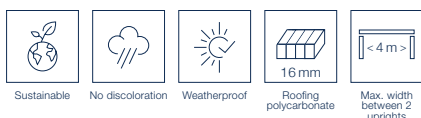

DETAILS

Colours (profiles)	RAL9016 textured / RAL9001/ RAL7024 textured / RAL9005 textured
Gutter	Round or classic
Uprights	Half-round or square
Roofing	Polycarbonate (Opal / Clear / Ultra clear / Solar control)
Width (mm)	4060 / 5060 / 6060 / 7060 or a multitude thereof
Depth (mm)	2500 / 3000 / 3500 / 4000 / 6000

Optionally, the Bosco can be expanded with various Deponti accessories, such as a side wall, LED lighting and side panel.