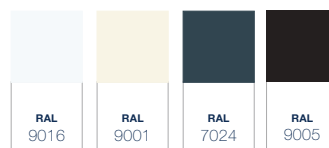

DETAILS

Colours (profiles)	RAL9016 textured / RAL9001/ RAL7024 textured / RAL9005 textured
Gutter	Round or classic
Uprights	Half-round or square
Roofing	Polycarbonate (Opal / Clear / Ultra clear / Solar control)
Width (mm)	4060 / 5060 / 6060 / 7060 or a multitude thereof
Depth (mm)	2500 / 3000 / 3500 / 4000 / 6000

Optionally, the Bosco can be expanded with various Deponti accessories, such as a side wall, LED lighting and side panel.